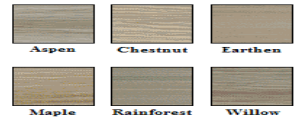

Alpine Garden Shed

Available options:

- Dormers
- Plugs
- Interior finish
- Flower boxes
- Lights
- Front door with window

- Shutters
- Insulated

Siding Colors

Solid Colors

Variegated Colors

Shingle Colors