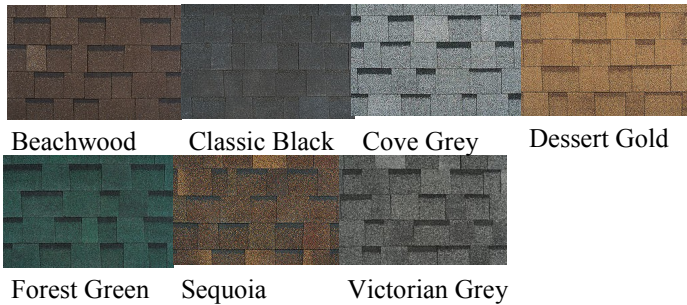

Alpine Garden Shed

Available options:

- Dormers
- Plugs
- Interior finish
- Flower boxes
- Lights
- Front door with window

- Shutters
- Insulated

Siding Colors

Solid Colors

Variegated Colors

Shingle Colors